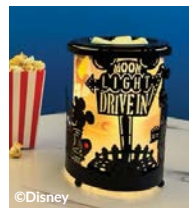

©Disney

Disney Drive-In Warmer lit in low light.

[G] = Glows when lit